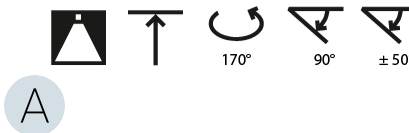

GENERAL

Series: Sign Diva Dancer
Subseries: Sign Diva Dancer
Brand: Prolicht
Division: Architectural
Mounting Type: Suspension
Mounting Location: Ceiling
Subcategory: Pendant

PHYSICAL

Shape: Round
Diameter (mm): 850
Diameter (in): 33 7/16
Height (mm): 870
Height (in): 34 1/4
Light Distribution: Adjustable / Direct
Weight (kg): 9.8
Weight (lbs): 21.56
Diffuser: PMMA - Opal / Micro-Prism / Sparkling Secret / Vintage Industrial
Fixture Finish: SSR / BKV / CWI / CRY / HAB / UFT / ITA / RUA / FTG / MYG / LOD / PUS / FRO / FUP / KIA / POP / BLS / SPG / MEY / GOH / GUM / CHC / COM / ABZ / JAG / OBR / MOS / ROR
Fixture Material: Extruded Aluminum / Steel

ELECTRICAL

Lamp Type: LED (Zhaga Standard)
Input Wattage (W): 96.8
Total Output Wattage (W): 76.8
Dimming: Tri-Mode (Non-Dimming and Phase Dimming (120Vac only) and 0-10V Dimming)
Driver Included: Yes
Driver Location: Integrated
Driver Type: Constant Current - Universal
Driver Class: Class 2
Input Voltage (V): 120 - 277
Constant Current (MA): 600

LED

Color Temperature (°K): 3000 / 3500 / 4000
Max. Delivered Lumen (lm): 11160 / 11388 / 11620
CRI: >90 CRI
Lamp Life (hrs): 50000

OPTICAL

Adjustability: Rotational Canopy 170°; Tilting Canopy ±50°; Tilting Head ±90°

RATINGS AND CERTIFICATIONS

Certified By: Certified for North American Standards
IP rating: IP20